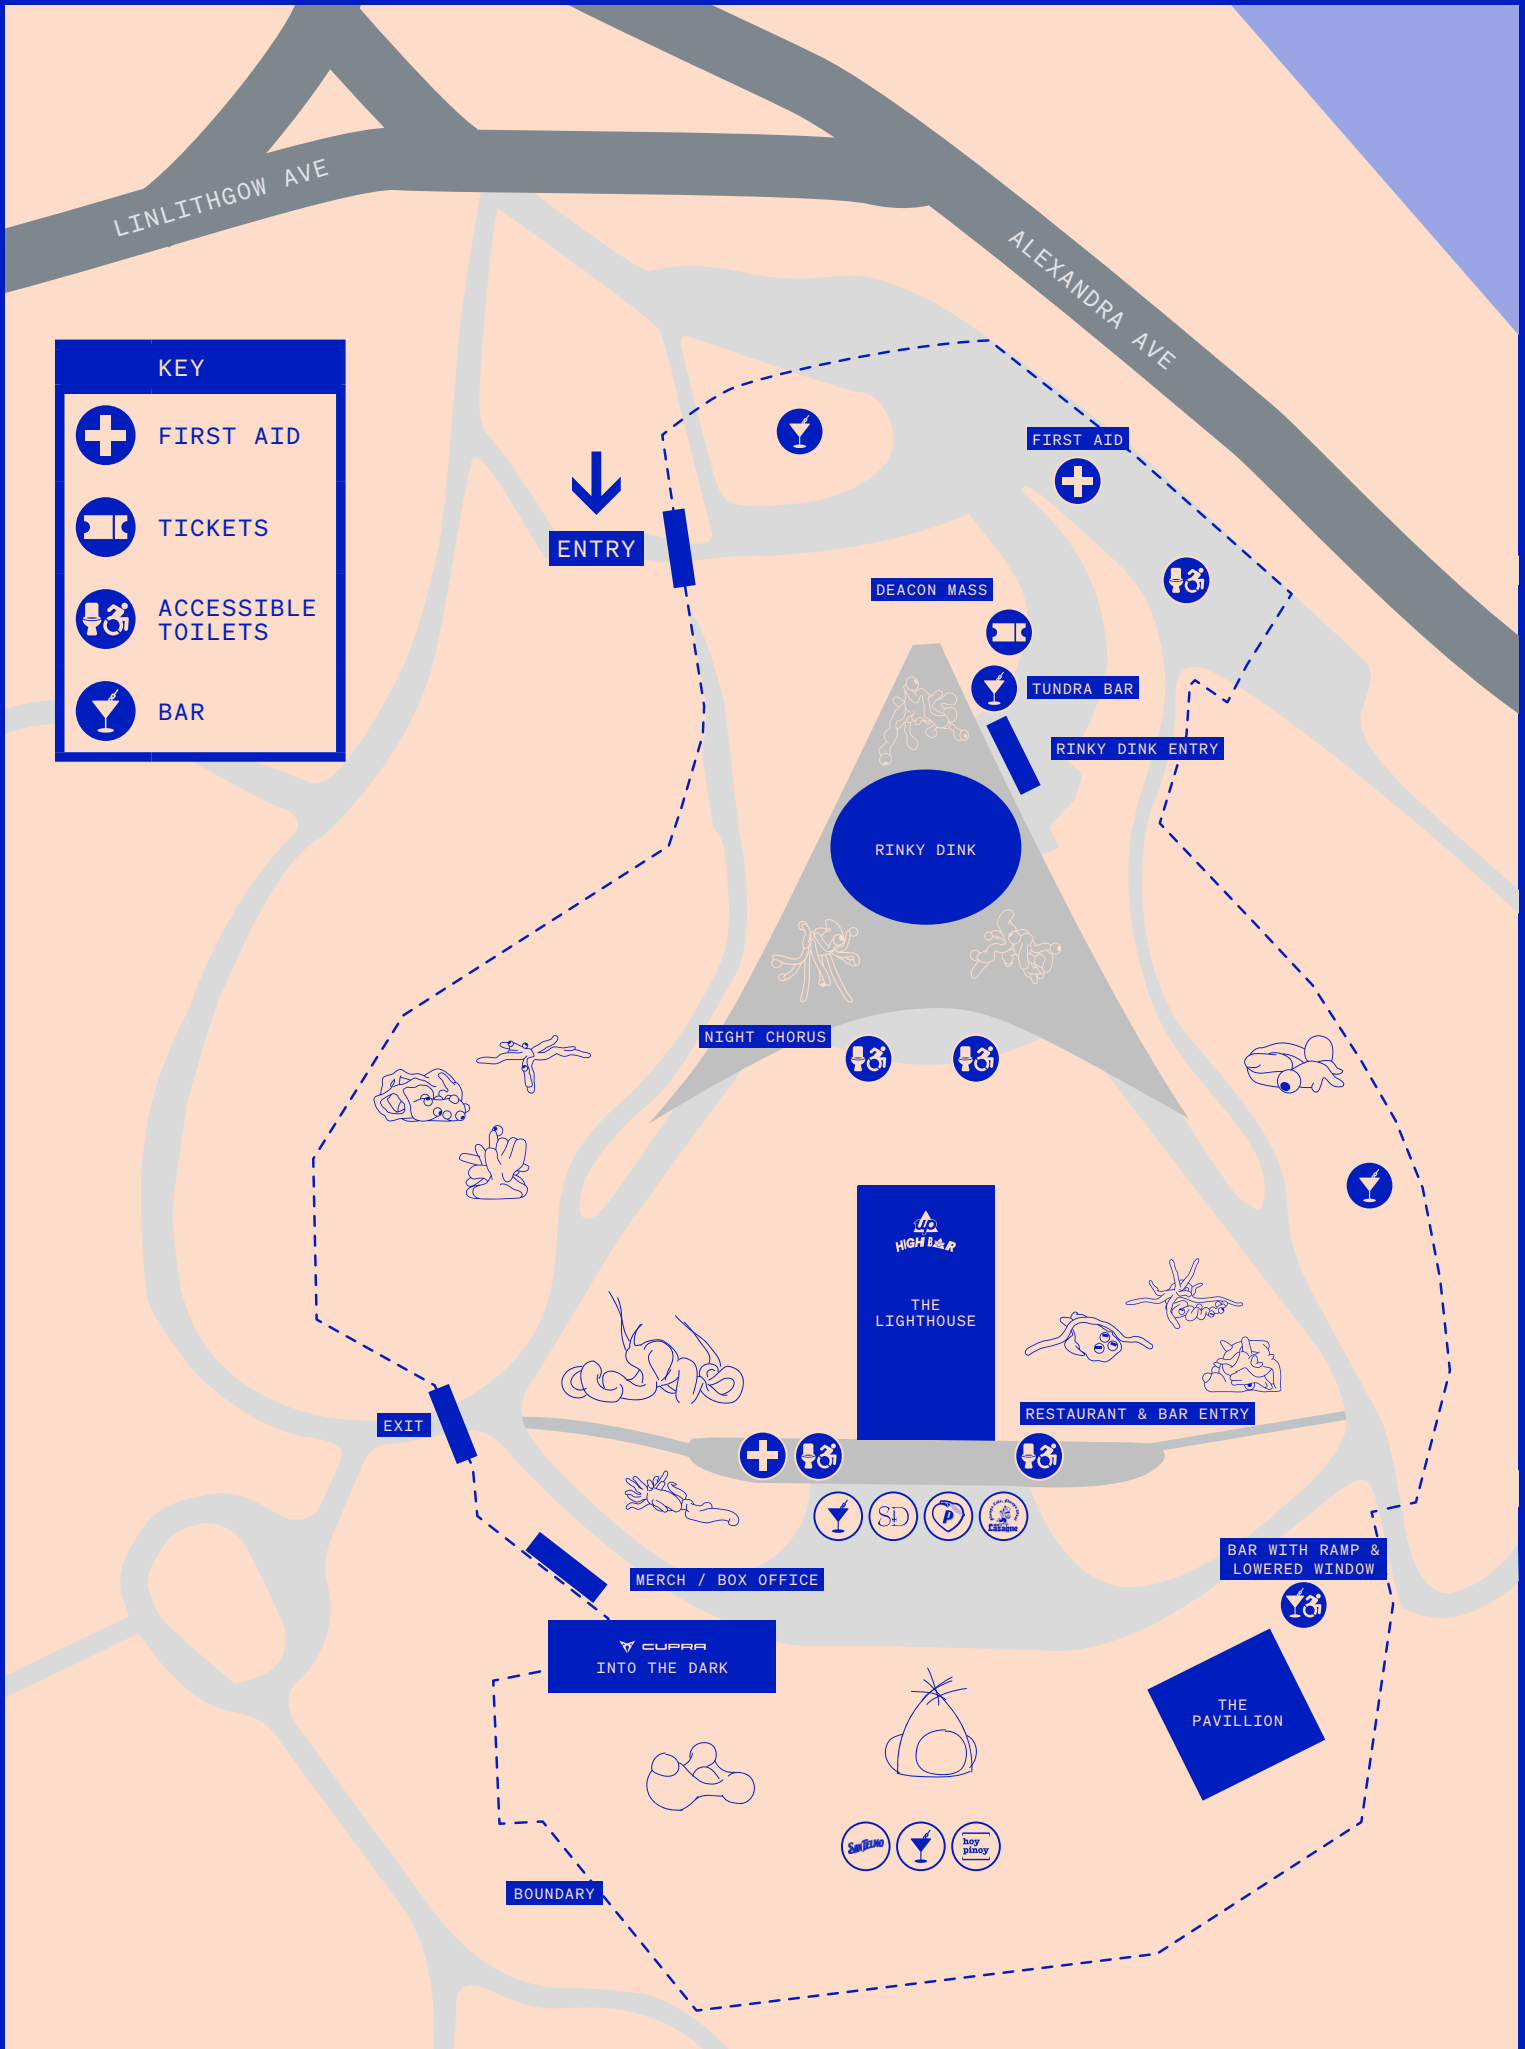

RISING : THE WILDS

KEY

-  FIRST AID
-  TICKETS
-  ACCESSIBLE TOILETS
-  BAR

ENTRY

FIRST AID

DEACON MASS

TUNDRA BAR

RINKY DINK ENTRY

RINKY DINK

NIGHT CHORUS

HIGH BAR

THE LIGHTHOUSE

RESTAURANT & BAR ENTRY

EXIT

MERCH / BOX OFFICE

BAR WITH RAMP & LOWERED WINDOW

CUPRA INTO THE DARK

THE PAVILLION

BOUNDARY